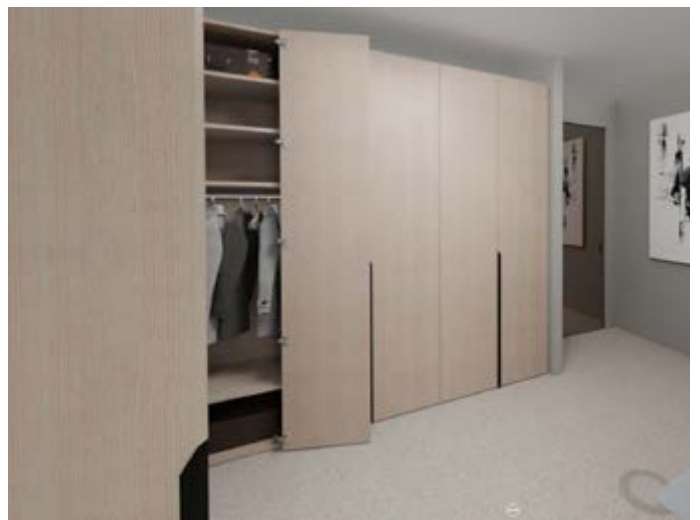

GLEITTÜRSYSTEM S720 ASYM. ; INNENSYSTEM LEGNO

SLIDING DOOR SYSTEM S720 ASYM. ; INTERIOR SYSTEM LEGNO

29

Gleittürsystem S720 asymmetrisch

Profilfarbe_ Schwarz matt pulverbeschichtet

Füllung_ ESG satiniert Weiß

Ausstattung_ Gleittürbremse, aufgeklebte Sprosse 18 mm

Abmessungen (B x H x T): 2390 x 2640 x 3000 mm

Sliding door system S720 asymmetric

Profile color_ Black mat powder-coated

Panel material_ Satin-finished tempered, White

Accessories_ Sliding door brake, adhesive dividing rail 18 mm

Dimensions (W x H x D): 2390 x 2640 x 3000 mm

Innensystem Legno

Profilfarbe_ Silber eloxiert

Oberfläche_ Urban Structures Maloja Ahorn

Ausstattung_ Beleuchtete Kleiderstangen und Böden, Einlegeböden, Kleiderlift, Facheinteilung, einschlagende Schubkästen, Hosenauszug ES, schräg gestellte Böden mit Aufkantung

Im Wechsel mit_ Drehtüren in Urban Structures Maloja Ahorn, Türgriff Schwarz eloxiert

Abmessungen (B x H x T): 2980 x 3280 mm x 589 mm x 550 / 600 mm

Interior system Legno

Profile color_ Silver anodized

Surface_ Urban Structures Maloja Maple

Accessories_ LED clothes rods, illuminated shelves, shelves, clothes lift, storage cube, drawers, trouser pull-out ES, angled shelves with edging

Alternating with_ Hinged doors in Urban Structures Maloja Maple, Door handle Black anodized

Dimensions (W x H x D): 2980 x 3280 mm x 589 mm x 550 / 600 mm