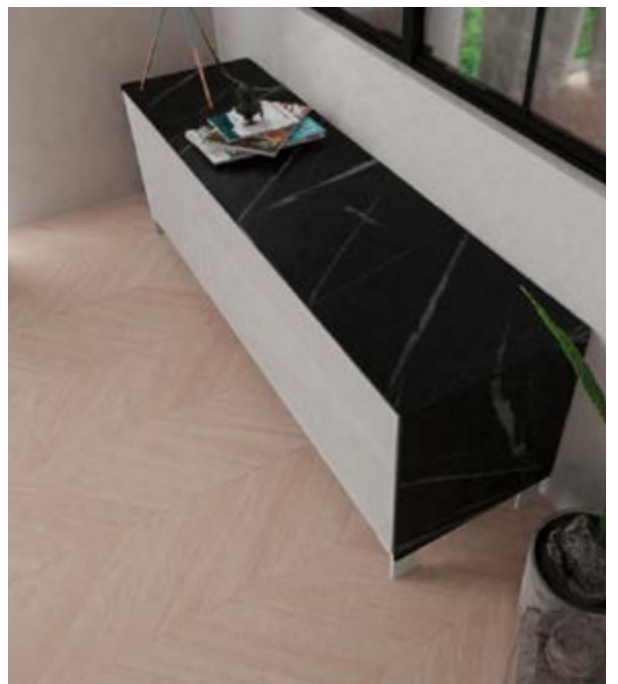

#### Solitaire Stivaro Ligran

**Profile color\_** Silver anodized

**Lid plate and side panel\_** Egger® F206 ST9 Pietra Grigia Black

**Front panel\_** Float glass Matelac® Pure White

**Accessories\_** Drawers, hinge door, furniture feet

**Dimensions (W x H x D):** 1550 x 480/610 x 450mm